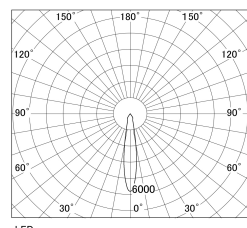

Item no. SD381-0820W9027-R-IK

Series Name: Clady versa R-G tracklight  
(In track) (SD381-R-IK)

■ Direct Horizontal Illuminance SD381-0820W9027-R-IK

φ	Illuminance Angle	Beam Angle	Vertical Illuminance(Lx)
290	17°	17°	19170
580			4790
880			2130
1190			1200
			770
			530
			390
			300

Luminous flux : 825 lm

LED

Installation	Track mount
Type	Extra high-efficiency tracklight
Fixture wattage	7.5W
Beam angle	20deg
Color Temp.	2700K
CRI	Ra>90
Luminous	755 lm
Body	Die-castaluminumalloy
Body finish	White
Trim finish	White
Reflector finish	N/A
IP Rate	IP20
Light source	COB module
Input Voltage	AC220~240V
Dimming Type	Non-Dimmable
Certificate	CE,CCC
Cut Hole	N/A