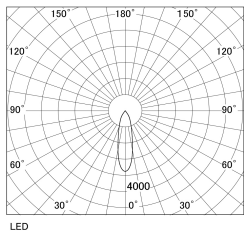

Item no. SD381-0830W9027-R-IK

Series Name: Clady versa R-G tracklight
(In track) (SD381-R-IK)

■ Direct Horizontal Illuminance SD381-0830W9027-R-IK

φ	Illuminance Angle	Beam Angle	Vertical Illuminance(Lx)
420	24°	26°	10410
850			2600
1270			1160
1700			650
			420
			290
			210
			160

Luminous flux : 860 lm

Installation	Track mount
Type	Extra high-efficiency tracklight
Fixture wattage	7.5W
Beam angle	29deg
Color Temp.	2700K
CRI	Ra>90
Luminous	806 lm
Body	Die-castaluminumalloy
Body finish	White
Trim finish	White
Reflector finish	N/A
IP Rate	IP20
Light source	COB module
Input Voltage	AC220~240V
Dimming Type	Non-Dimmable
Certificate	CE,CCC
Cut Hole	N/A