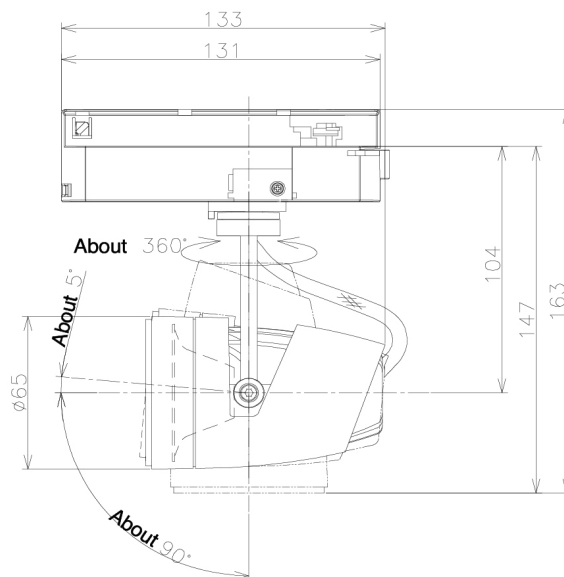

Item no. SD381-0830W9027-R-IK

Series Name: Clady versa R-G tracklight
(In track) (SD381-R-IK)

■ Direct Horizontal Illuminance SD381-0830W9027-R-IK

φ	Illuminance Angle	Beam Angle	Vertical Illuminance(Lx)
420	24°	26°	10410
850			2600
1270			1160
1700			650
			420
			290
			210
			160

Luminous flux : 860 lm

Installation	Track mount
Type	Extra high-efficiency tracklight
Fixture wattage	7.5W
Beam angle	29deg
Color Temp.	2700K
CRI	Ra>90
Luminous	806 lm
Body	Die-castaluminumalloy
Body finish	White
Trim finish	White
Reflector finish	N/A
IP Rate	IP20
Light source	COB module
Input Voltage	AC220~240V
Dimming Type	Non-Dimmable
Certificate	CE,CCC
Cut Hole	N/A