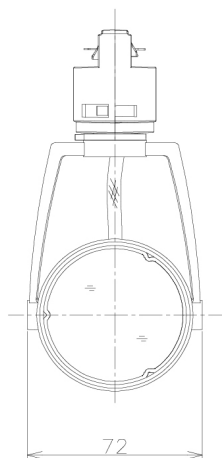

Item no. SD381-0830W9027-R-IK

Series Name: Clady versa R-G tracklight
(In track) (SD381-R-IK)

■ Direct Horizontal Illuminance SD381-0830W9027-R-IK

φ	Illuminance Angle	Beam Angle	Vertical Illuminance(Lx)
420	24°	26°	10410
850			2600
1270			1160
1700			650
			420
			290
			210
			160

Luminous flux : 860 lm

Installation	Track mount
Type	Extra high-efficiency tracklight
Fixture wattage	7.5W
Beam angle	29deg
Color Temp.	2700K
CRI	Ra>90
Luminous	806 lm
Body	Die-castaluminumalloy
Body finish	White
Trim finish	White
Reflector finish	N/A
IP Rate	IP20
Light source	COB module
Input Voltage	AC220~240V
Dimming Type	Non-Dimmable
Certificate	CE,CCC
Cut Hole	N/A