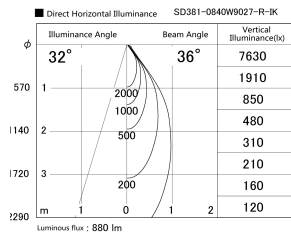

Item no. SD381-0840W9027-R-IK

Series Name: Clady versa R-G tracklight  
(In track) (SD381-R-IK)

Installation	Track mount
Type	Extra high-efficiency tracklight
Fixture wattage	7.5W
Beam angle	38deg
Color Temp.	2700K
CRI	Ra>90
Luminous	821 lm
Body	Die-castaluminumalloy
Body finish	White
Trim finish	White
Reflector finish	N/A
IP Rate	IP20
Light source	COB module
Input Voltage	AC220~240V
Dimming Type	Non-Dimmable
Certificate	CE,CCC
Cut Hole	N/A