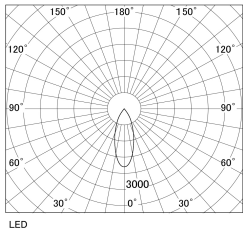

Item no. SD381-0840W9027-R-IK

Series Name: Clady versa R-G tracklight  
(In track) (SD381-R-IK)

Installation	Track mount
Type	Extra high-efficiency tracklight
Fixture wattage	7.5W
Beam angle	38deg
Color Temp.	2700K
CRI	Ra>90
Luminous	821 lm
Body	Die-castaluminumalloy
Body finish	White
Trim finish	White
Reflector finish	N/A
IP Rate	IP20
Light source	COB module
Input Voltage	AC220~240V
Dimming Type	Non-Dimmable
Certificate	CE,CCC
Cut Hole	N/A