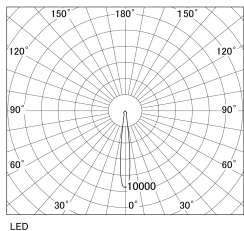

Item no. SD381-3515W9030-R-IK

Series Name: Clady versa R-G tracklight
(In track) (SD381-R-IK)

■ Direct Horizontal Illuminance SD381-3515W9030-R-IK

φ	Illuminance Angle	Beam Angle	Vertical Illuminance(Lx)
190	11°	12°	149240
380			37310
570			16580
770			9330
			5970
			4150
			3050
			2330

Luminous flux : 3950 lm

Installation	Track mount
Type	Extra high-efficiency tracklight
Fixture wattage	36W
Beam angle	12deg
Color Temp.	3000K
CRI	Ra>90
Luminous	3948 lm
Body	Die-castaluminumalloy
Body finish	White
Trim finish	White
Reflector finish	N/A
IP Rate	IP20
Light source	COB module
Input Voltage	AC220~240V
Dimming Type	Non-Dimmable
Certificate	CE,CCC
Cut Hole	N/A