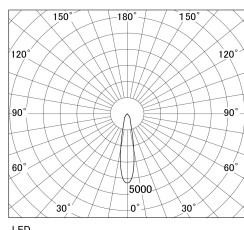

Item no. SD381-3520W9030-R-1K

Series Name: Clady versa R-G tracklight  
(In track) (SD381-R-1K)

■ Direct Horizontal Illuminance SD381-3520W9030-R-1K

φ	Illuminance Angle	Beam Angle	Vertical Illuminance(lx)
350	20°	21°	73300
700			18330
1050			8140
1410			4580
			2930
			2040
			1500
			1150

Luminous flux : 4255 lm

Installation	Track mount
Type	Extra high-efficiency tracklight
Fixture wattage	36W
Beam angle	21deg
Color Temp.	3000K
CRI	Ra>90
Luminous	4257 lm
Body	Die-castaluminumalloy
Body finish	White
Trim finish	White
Reflector finish	N/A
IP Rate	IP20
Light source	COB module
Input Voltage	AC220~240V
Dimming Type	Non-Dimmable
Certificate	CE,CCC
Cut Hole	N/A