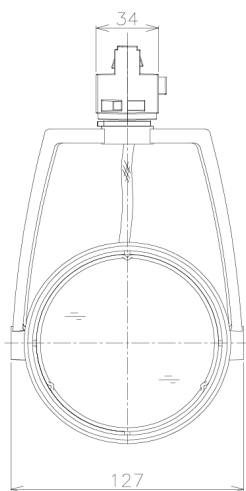

Item no. SD381-3520W9030-R-1K

Series Name: Clady versa R-G tracklight  
(In track) (SD381-R-1K)

■ Direct Horizontal Illuminance SD381-3520W9030-R-1K

φ	Illuminance Angle	Beam Angle	Vertical Illuminance(lx)
350	20°	21°	73300
700			18330
1050			8140
1410			4580
			2930
			2040
			1500
			1150

Luminous flux : 4255 lm

Installation	Track mount
Type	Extra high-efficiency tracklight
Fixture wattage	36W
Beam angle	21deg
Color Temp.	3000K
CRI	Ra>90
Luminous	4257 lm
Body	Die-castaluminumalloy
Body finish	White
Trim finish	White
Reflector finish	N/A
IP Rate	IP20
Light source	COB module
Input Voltage	AC220~240V
Dimming Type	Non-Dimmable
Certificate	CE,CCC
Cut Hole	N/A