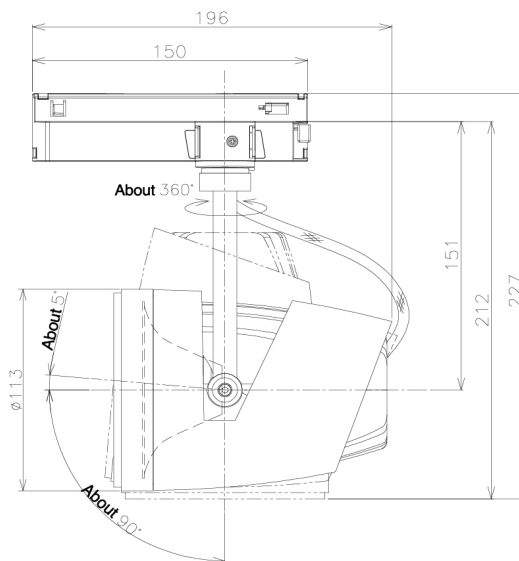

Item no. SD381-3520W9030-R-1K

Series Name: Clady versa R-G tracklight  
(In track) (SD381-R-1K)

■ Direct Horizontal Illuminance SD381-3520W9030-R-1K

φ	Illuminance Angle	Beam Angle	Vertical Illuminance(lx)
350	20°	21°	73300
700			18330
1050			8140
1410			4580
			2930
			2040
			1500
			1150

Luminous flux : 4255 lm

Installation	Track mount
Type	Extra high-efficiency tracklight
Fixture wattage	36W
Beam angle	21deg
Color Temp.	3000K
CRI	Ra>90
Luminous	4257 lm
Body	Die-castaluminumalloy
Body finish	White
Trim finish	White
Reflector finish	N/A
IP Rate	IP20
Light source	COB module
Input Voltage	AC220~240V
Dimming Type	Non-Dimmable
Certificate	CE,CCC
Cut Hole	N/A