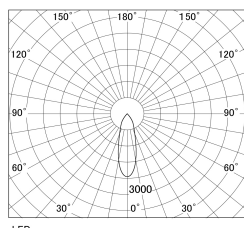

Item no. SD381-3530W9030-R-IK

Series Name: Clady versa R-G tracklight
(In track) (SD381-R-IK)

■ Direct Horizontal Illuminance SD381-3530W9030-R-IK

φ	Illuminance Angle	Beam Angle	Vertical Illuminance(lx)
	28°	30°	40100
1	20000		10030
2	10000		4460
3	5000		2510
	2000		1600
	1000		1110
	820		820
	630		630

Luminous flux : 4270 lm

Installation	Track mount
Type	Extra high-efficiency tracklight
Fixture wattage	36W
Beam angle	30deg
Color Temp.	3000K
CRI	Ra>90
Luminous	4272 lm
Body	Die-castaluminumalloy
Body finish	White
Trim finish	White
Reflector finish	N/A
IP Rate	IP20
Light source	COB module
Input Voltage	AC220~240V
Dimming Type	Non-Dimmable
Certificate	CE,CCC
Cut Hole	N/A