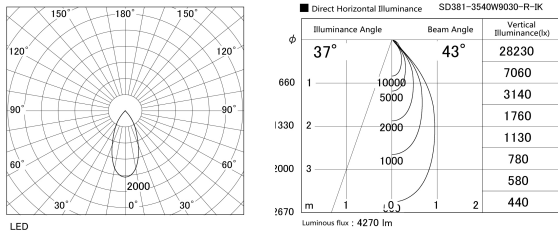

Item no. SD381-3540W9030-R-1K

Series Name: Clady versa R-G tracklight  
(In track) (SD381-R-1K)

Installation	Track mount
Type	Extra high-efficiency tracklight
Fixture wattage	36W
Beam angle	43deg
Color Temp.	3000K
CRI	Ra>90
Luminous	4268 lm
Body	Die-castaluminumalloy
Body finish	White
Trim finish	White
Reflector finish	N/A
IP Rate	IP20
Light source	COB module
Input Voltage	AC220~240V
Dimming Type	Non-Dimmable
Certificate	CE,CCC
Cut Hole	N/A