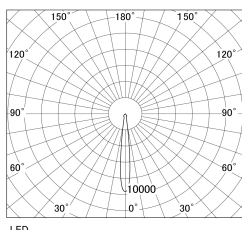

Item no. SD381-2815W9030-R-1K

Series Name: Clady versa R-G tracklight  
(In track) (SD381-R-1K)

■ Direct Horizontal Illuminance SD381-2815W9030-R-1K

φ	Illuminance Angle	Beam Angle	Vertical Illuminance(Lx)
190	11°	12°	123480
380			30870
570			13720
770			7720
			4940
			3430
			2520
			1930

Luminous flux : 3190 lm

Installation	Track mount
Type	Extra high-efficiency tracklight
Fixture wattage	28W
Beam angle	12deg
Color Temp.	3000K
CRI	Ra>90
Luminous	3190 lm
Body	Die-castaluminumalloy
Body finish	White
Trim finish	White
Reflector finish	N/A
IP Rate	IP20
Light source	COB module
Input Voltage	AC220~240V
Dimming Type	Non-Dimmable
Certificate	CE,CCC
Cut Hole	N/A