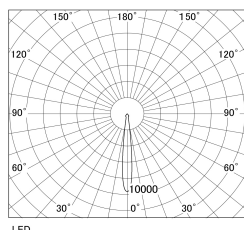

Item no. SD381-2815W9030-R-1K

Series Name: Clady versa R-G tracklight  
(In track) (SD381-R-1K)

■ Direct Horizontal Illuminance SD381-2815W9030-R-1K

φ	Illuminance Angle	Beam Angle	Vertical Illuminance(Lx)
190	11°	12°	123480
380	50000		30870
570	20000		13720
770	10000		7720
	5000		4940
			3430
			2520
			1930

Luminous flux : 3190 lm

Installation	Track mount
Type	Extra high-efficiency tracklight
Fixture wattage	28W
Beam angle	12deg
Color Temp.	3000K
CRI	Ra>90
Luminous	3190 lm
Body	Die-castaluminumalloy
Body finish	White
Trim finish	White
Reflector finish	N/A
IP Rate	IP20
Light source	COB module
Input Voltage	AC220~240V
Dimming Type	Non-Dimmable
Certificate	CE,CCC
Cut Hole	N/A