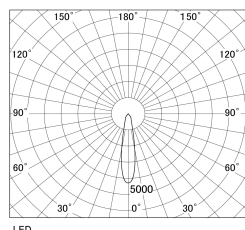

Item no. SD381-2820W9030-R-1K

Series Name: Clady versa R-G tracklight
(In track) (SD381-R-1K)

■ Direct Horizontal Illuminance SD381-2820W9030-R-1K

φ	Illuminance Angle	Beam Angle	Vertical Illuminance(Lx)
	20°	21°	59200
350	20000		14800
	10000		6580
700	5000		3700
	2000		2370
1050			1640
			1210
1410			930

Luminous flux : 3440 lm

Installation	Track mount
Type	Extra high-efficiency tracklight
Fixture wattage	28W
Beam angle	21deg
Color Temp.	3000K
CRI	Ra>90
Luminous	3438 lm
Body	Die-castaluminumalloy
Body finish	White
Trim finish	White
Reflector finish	N/A
IP Rate	IP20
Light source	COB module
Input Voltage	AC220~240V
Dimming Type	Non-Dimmable
Certificate	CE,CCC
Cut Hole	N/A