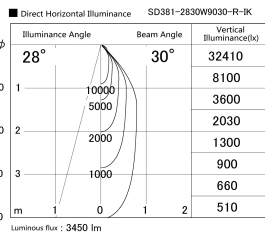

Item no. SD381-2830W9030-R-1K

Series Name: Clady versa R-G tracklight
(In track) (SD381-R-1K)

| | |
|------------------|----------------------------------|
| Installation | Track mount |
| Type | Extra high-efficiency tracklight |
| Fixture wattage | 28W |
| Beam angle | 30deg |
| Color Temp. | 3000K |
| CRI | Ra>90 |
| Luminous | 3452 lm |
| Body | Die-castaluminumalloy |
| Body finish | White |
| Trim finish | White |
| Reflector finish | N/A |
| IP Rate | IP20 |
| Light source | COB module |
| Input Voltage | AC220~240V |
| Dimming Type | Non-Dimmable |
| Certificate | CE,CCC |
| Cut Hole | N/A |