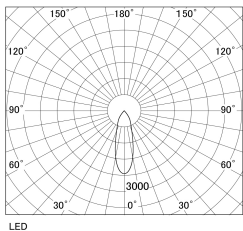

Item no. SD381-2830W9030-R-1K

Series Name: Clady versa R-G tracklight
(In track) (SD381-R-1K)

| | |
|------------------|----------------------------------|
| Installation | Track mount |
| Type | Extra high-efficiency tracklight |
| Fixture wattage | 28W |
| Beam angle | 30deg |
| Color Temp. | 3000K |
| CRI | Ra>90 |
| Luminous | 3452 lm |
| Body | Die-castaluminumalloy |
| Body finish | White |
| Trim finish | White |
| Reflector finish | N/A |
| IP Rate | IP20 |
| Light source | COB module |
| Input Voltage | AC220~240V |
| Dimming Type | Non-Dimmable |
| Certificate | CE,CCC |
| Cut Hole | N/A |