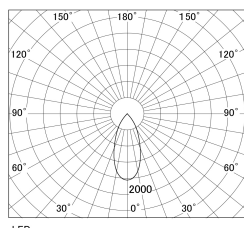

Item no. SD381-2840W9030-R-IK

Series Name: Clady versa R-G tracklight
(In track) (SD381-R-IK)

■ Direct Horizontal Illuminance SD381-2840W9030-R-IK

φ	Illuminance Angle	Beam Angle	Vertical Illuminance(Lx)
660	37°	43°	22800
1330			5700
3000			2530
3670			1430
			910
			630
			470
			360

Luminous flux : 3450 lm

Installation	Track mount
Type	Extra high-efficiency tracklight
Fixture wattage	28W
Beam angle	43deg
Color Temp.	3000K
CRI	Ra>90
Luminous	3448 lm
Body	Die-castaluminumalloy
Body finish	White
Trim finish	White
Reflector finish	N/A
IP Rate	IP20
Light source	COB module
Input Voltage	AC220~240V
Dimming Type	Non-Dimmable
Certificate	CE,CCC
Cut Hole	N/A