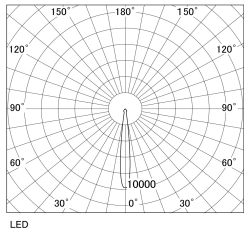

Item no. SD381-2615W9030-R-IK

Series Name: Clady versa R-G tracklight
(In track) (SD381-R-IK)

■ Direct Horizontal Illuminance SD381-2615W9030-R-IK

φ	Illuminance Angle	Beam Angle	Vertical Illuminance(Lx)
170	10°	12°	109430
170			27360
340			12160
340			6840
520			4380
520			3040
690			2230
690			1710

Luminous flux : 2780 lm

Installation	Track mount
Type	Extra high-efficiency tracklight
Fixture wattage	23W
Beam angle	12deg
Color Temp.	3000K
CRI	Ra>90
Luminous	2781 lm
Body	Die-castaluminumalloy
Body finish	White
Trim finish	White
Reflector finish	N/A
IP Rate	IP20
Light source	COB module
Input Voltage	AC220~240V
Dimming Type	Non-Dimmable
Certificate	CE,CCC
Cut Hole	N/A