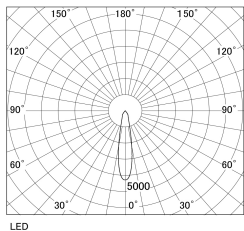

Item no. SD381-2620W9030-R-IK

Series Name: Clady versa R-G tracklight  
(In track) (SD381-R-IK)

■ Direct Horizontal Illuminance SD381-2620W9030-R-IK

φ	Illuminance Angle	Beam Angle	Vertical Illuminance(Lx)
350	20°	21°	51640
700			12910
1050			5740
1410			3230
			2070
			1430
			1050
			810

Luminous flux : 3000 lm

Installation	Track mount
Type	Extra high-efficiency tracklight
Fixture wattage	23W
Beam angle	21deg
Color Temp.	3000K
CRI	Ra>90
Luminous	2999 lm
Body	Die-castaluminumalloy
Body finish	White
Trim finish	White
Reflector finish	N/A
IP Rate	IP20
Light source	COB module
Input Voltage	AC220~240V
Dimming Type	Non-Dimmable
Certificate	CE,CCC
Cut Hole	N/A