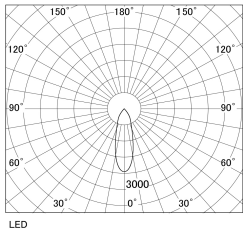

Item no. SD381-2630W9030-R-IK

Series Name: Clady versa R-G tracklight
(In track) (SD381-R-IK)

■ Direct Horizontal Illuminance SD381-2630W9030-R-IK

φ	Illuminance Angle	Beam Angle	Vertical Illuminance(Lx)
	28°	30°	28240
490	10000		7060
990	5000		3140
1490	2000		1760
1990	1000		1130
		1	780
		2	580
			440

Luminous flux : 3010 lm

Installation	Track mount
Type	Extra high-efficiency tracklight
Fixture wattage	23W
Beam angle	30deg
Color Temp.	3000K
CRI	Ra>90
Luminous	3008 lm
Body	Die-castaluminumalloy
Body finish	White
Trim finish	White
Reflector finish	N/A
IP Rate	IP20
Light source	COB module
Input Voltage	AC220~240V
Dimming Type	Non-Dimmable
Certificate	CE,CCC
Cut Hole	N/A