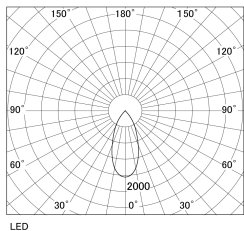

Item no. SD381-2640W9030-R-IK

Series Name: Clady versa R-G tracklight
(In track) (SD381-R-IK)

■ Direct Horizontal Illuminance SD381-2640W9030-R-IK

φ	Illuminance Angle	Beam Angle	Vertical Illuminance(Lx)
660	37°	43°	19890
1330			4970
3000			2210
3670			1240
			800
			550
			410
			310

Luminous flux : 3005 lm

Installation	Track mount
Type	Extra high-efficiency tracklight
Fixture wattage	23W
Beam angle	43deg
Color Temp.	3000K
CRI	Ra>90
Luminous	3007 lm
Body	Die-castaluminumalloy
Body finish	White
Trim finish	White
Reflector finish	N/A
IP Rate	IP20
Light source	COB module
Input Voltage	AC220~240V
Dimming Type	Non-Dimmable
Certificate	CE,CCC
Cut Hole	N/A