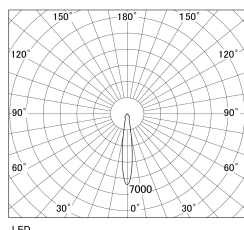

Item no. SD381-2515W9030-R-IK

Series Name: Clady versa R-G tracklight
(In track) (SD381-R-IK)

■ Direct Horizontal Illuminance SD381-2515W9030-R-IK

φ	Illuminance Angle	Beam Angle	Vertical Illuminance(Lx)
	14°	15°	63530
240	20000		15880
	10000		7060
490	5000		3970
			2540
730	2000		1760
			1300
980			990

Luminous flux : 2580 lm

Installation	Track mount
Type	Extra high-efficiency tracklight
Fixture wattage	23W
Beam angle	15deg
Color Temp.	3000K
CRI	Ra>90
Luminous	2580 lm
Body	Die-castaluminumalloy
Body finish	White
Trim finish	White
Reflector finish	N/A
IP Rate	IP20
Light source	COB module
Input Voltage	AC220~240V
Dimming Type	Non-Dimmable
Certificate	CE,CCC
Cut Hole	N/A