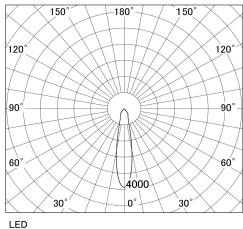

Item no. SD381-2520W9030-R-1K

Series Name: Clady versa R-G tracklight
(In track) (SD381-R-1K)

■ Direct Horizontal Illuminance SD381-2520W9030-R-1K

φ	Illuminance Angle	Beam Angle	Vertical Illuminance(Lx)
350	20°	21°	43550
700			10890
1050			4840
1410			2720
			1740
			1210
			890
			680

Luminous flux : 2780 lm

Installation	Track mount
Type	Extra high-efficiency tracklight
Fixture wattage	23W
Beam angle	21deg
Color Temp.	3000K
CRI	Ra>90
Luminous	2782 lm
Body	Die-castaluminumalloy
Body finish	White
Trim finish	White
Reflector finish	N/A
IP Rate	IP20
Light source	COB module
Input Voltage	AC220~240V
Dimming Type	Non-Dimmable
Certificate	CE,CCC
Cut Hole	N/A