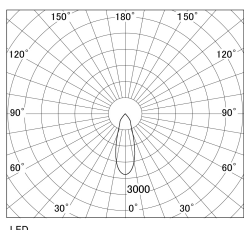

Item no. SD381-2530W9030-R-IK

Series Name: Clady versa R-G tracklight
(In track) (SD381-R-IK)

■ Direct Horizontal Illuminance SD381-2530W9030-R-IK

φ	Illuminance Angle	Beam Angle	Vertical Illuminance(lx)
530	30°	33°	25640
1070			6410
1600			2850
2140			1600
			1030
			710
			520
			400

Luminous flux : 2825 lm

Installation	Track mount
Type	Extra high-efficiency tracklight
Fixture wattage	23W
Beam angle	33deg
Color Temp.	3000K
CRI	Ra>90
Luminous	2825 lm
Body	Die-castaluminumalloy
Body finish	White
Trim finish	White
Reflector finish	N/A
IP Rate	IP20
Light source	COB module
Input Voltage	AC220~240V
Dimming Type	Non-Dimmable
Certificate	CE,CCC
Cut Hole	N/A