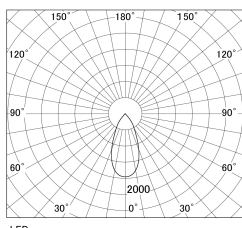

Item no. SD381-2540W9030-R-1K

Series Name: Clady versa R-G tracklight
(In track) (SD381-R-1K)

■ Direct Horizontal Illuminance SD381-2540W9030-R-1K

φ	Illuminance Angle	Beam Angle	Vertical Illuminance(Lx)
720	40°	45°	17790
1450			4450
2180			1980
3910			1110
			710
			490
			360
			280

Luminous flux : 2830 lm

Installation	Track mount
Type	Extra high-efficiency tracklight
Fixture wattage	23W
Beam angle	45deg
Color Temp.	3000K
CRI	Ra>90
Luminous	2828 lm
Body	Die-castaluminumalloy
Body finish	White
Trim finish	White
Reflector finish	N/A
IP Rate	IP20
Light source	COB module
Input Voltage	AC220~240V
Dimming Type	Non-Dimmable
Certificate	CE,CCC
Cut Hole	N/A