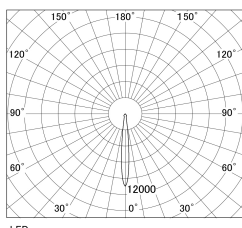

Item no. SD381-2015W9030-R-IK

Series Name: Clady versa R-G tracklight
(In track) (SD381-R-IK)

■ Direct Horizontal Illuminance SD381-2015W9030-R-IK

φ	Illuminance Angle	Beam Angle	Vertical Illuminance(Lx)
170	10°	11°	86700
170			21680
340			9630
340			5420
520			3470
520			2410
690			1770
690			1350

Luminous flux : 2000 lm

Installation	Track mount
Type	Extra high-efficiency tracklight
Fixture wattage	20W
Beam angle	11deg
Color Temp.	3000K
CRI	Ra>90
Luminous	2001 lm
Body	Die-castaluminumalloy
Body finish	White
Trim finish	White
Reflector finish	N/A
IP Rate	IP20
Light source	COB module
Input Voltage	AC220~240V
Dimming Type	Non-Dimmable
Certificate	CE,CCC
Cut Hole	N/A