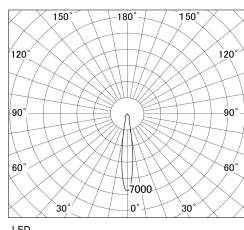

Item no. SD381-2020W9030-R-IK

Series Name: Clady versa R-G tracklight
(In track) (SD381-R-IK)

■ Direct Horizontal Illuminance SD381-2020W9030-R-IK

φ	Illuminance Angle	Beam Angle	Vertical Illuminance(Lx)
240	14°	15°	57130
490	20000		14280
	10000		6350
730	5000		3570
	2000		2290
980			1590
			1170
			890

Luminous flux : 2125 lm

Installation	Track mount
Type	Extra high-efficiency tracklight
Fixture wattage	20W
Beam angle	15deg
Color Temp.	3000K
CRI	Ra>90
Luminous	2125 lm
Body	Die-castaluminumalloy
Body finish	White
Trim finish	White
Reflector finish	N/A
IP Rate	IP20
Light source	COB module
Input Voltage	AC220~240V
Dimming Type	Non-Dimmable
Certificate	CE,CCC
Cut Hole	N/A