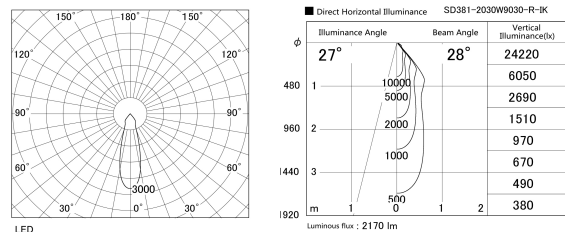

Item no. SD381-2030W9030-R-IK

Series Name: Clady versa R-G tracklight
(In track) (SD381-R-IK)

Installation	Track mount
Type	Extra high-efficiency tracklight
Fixture wattage	20W
Beam angle	28deg
Color Temp.	3000K
CRI	Ra>90
Luminous	2170 lm
Body	Die-castaluminumalloy
Body finish	White
Trim finish	White
Reflector finish	N/A
IP Rate	IP20
Light source	COB module
Input Voltage	AC220~240V
Dimming Type	Non-Dimmable
Certificate	CE,CCC
Cut Hole	N/A