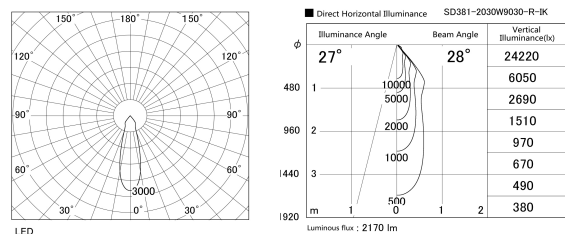

Item no. SD381-2030W9030-R-1K

Series Name: Clady versa R-G tracklight
(In track) (SD381-R-1K)

Installation	Track mount
Type	Extra high-efficiency tracklight
Fixture wattage	20W
Beam angle	28deg
Color Temp.	3000K
CRI	Ra>90
Luminous	2170 lm
Body	Die-castaluminumalloy
Body finish	White
Trim finish	White
Reflector finish	N/A
IP Rate	IP20
Light source	COB module
Input Voltage	AC220~240V
Dimming Type	Non-Dimmable
Certificate	CE,CCC
Cut Hole	N/A