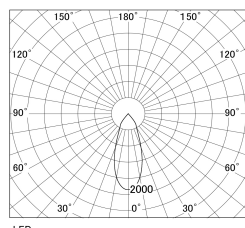

Item no. SD381-2040W9030-R-IK

Series Name: Clady versa R-G tracklight
(In track) (SD381-R-IK)

| | |
|------------------|----------------------------------|
| Installation | Track mount |
| Type | Extra high-efficiency tracklight |
| Fixture wattage | 20W |
| Beam angle | 39deg |
| Color Temp. | 3000K |
| CRI | Ra>90 |
| Luminous | 2187 lm |
| Body | Die-castaluminumalloy |
| Body finish | White |
| Trim finish | White |
| Reflector finish | N/A |
| IP Rate | IP20 |
| Light source | COB module |
| Input Voltage | AC220~240V |
| Dimming Type | Non-Dimmable |
| Certificate | CE,CCC |
| Cut Hole | N/A |