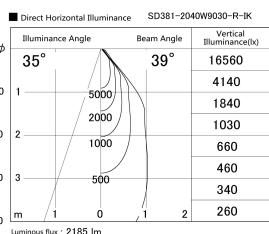

Item no. SD381-2040W9030-R-IK

Series Name: Clady versa R-G tracklight
(In track) (SD381-R-IK)

| | |
|------------------|----------------------------------|
| Installation | Track mount |
| Type | Extra high-efficiency tracklight |
| Fixture wattage | 20W |
| Beam angle | 39deg |
| Color Temp. | 3000K |
| CRI | Ra>90 |
| Luminous | 2187 lm |
| Body | Die-castaluminumalloy |
| Body finish | White |
| Trim finish | White |
| Reflector finish | N/A |
| IP Rate | IP20 |
| Light source | COB module |
| Input Voltage | AC220~240V |
| Dimming Type | Non-Dimmable |
| Certificate | CE,CCC |
| Cut Hole | N/A |