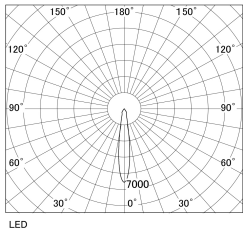

Item no. SD381-1915W9030-R-IK

Series Name: Clady versa R-G tracklight
(In track) (SD381-R-IK)

■ Direct Horizontal Illuminance SD381-1915W9030-R-IK

φ	Illuminance Angle	Beam Angle	Vertical Illuminance(Lx)
260	15°	16°	43800
1			10950
520			4870
2			2740
780			1750
3			1220
1050			890
m			680

Luminous flux : 1710 lm

Installation	Track mount
Type	Extra high-efficiency tracklight
Fixture wattage	18.6W
Beam angle	16deg
Color Temp.	3000K
CRI	Ra>90
Luminous	1708 lm
Body	Die-castaluminumalloy
Body finish	White
Trim finish	White
Reflector finish	N/A
IP Rate	IP20
Light source	COB module
Input Voltage	AC220~240V
Dimming Type	Non-Dimmable
Certificate	CE,CCC
Cut Hole	N/A