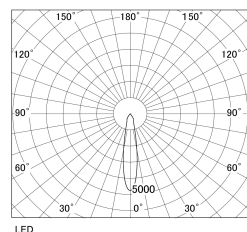

Item no. SD381-1920W9030-R-1K

Series Name: Clady versa R-G tracklight  
(In track) (SD381-R-1K)

■ Direct Horizontal Illuminance SD381-1920W9030-R-1K

φ	Illuminance Angle	Beam Angle	Vertical Illuminance(Lx)
1	19°	19°	33290
330			8320
660			3700
1000			2080
1330			1330
			920
			680
			520

Luminous flux : 1740 lm

Installation	Track mount
Type	Extra high-efficiency tracklight
Fixture wattage	18.6W
Beam angle	19deg
Color Temp.	3000K
CRI	Ra>90
Luminous	1742 lm
Body	Die-castaluminumalloy
Body finish	White
Trim finish	White
Reflector finish	N/A
IP Rate	IP20
Light source	COB module
Input Voltage	AC220~240V
Dimming Type	Non-Dimmable
Certificate	CE,CCC
Cut Hole	N/A