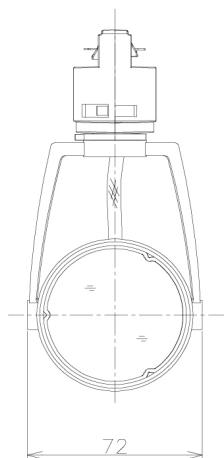

Item no. SD381-1920W9030-R-1K

Series Name: Clady versa R-G tracklight  
(In track) (SD381-R-1K)

■ Direct Horizontal Illuminance SD381-1920W9030-R-1K

φ	Illuminance Angle	Beam Angle	Vertical Illuminance(Lx)
1	19°	19°	33290
330			8320
660			3700
1000			2080
1330			1330
			920
			680
			520

Luminous flux : 1740 lm

Installation	Track mount
Type	Extra high-efficiency tracklight
Fixture wattage	18.6W
Beam angle	19deg
Color Temp.	3000K
CRI	Ra>90
Luminous	1742 lm
Body	Die-castaluminumalloy
Body finish	White
Trim finish	White
Reflector finish	N/A
IP Rate	IP20
Light source	COB module
Input Voltage	AC220~240V
Dimming Type	Non-Dimmable
Certificate	CE,CCC
Cut Hole	N/A