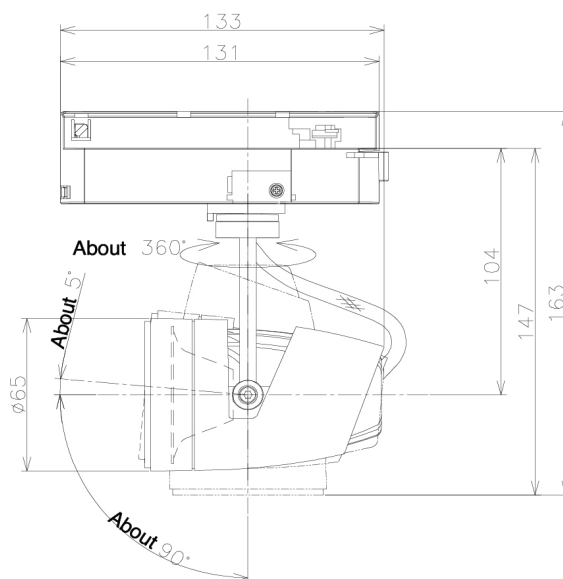

Item no. SD381-1920W9030-R-1K

Series Name: Clady versa R-G tracklight  
(In track) (SD381-R-1K)

■ Direct Horizontal Illuminance SD381-1920W9030-R-1K

φ	Illuminance Angle	Beam Angle	Vertical Illuminance(Lx)
1	19°	19°	33290
330			8320
660			3700
1000			2080
1330			1330
			920
			680
			520

Luminous flux : 1740 lm

Installation	Track mount
Type	Extra high-efficiency tracklight
Fixture wattage	18.6W
Beam angle	19deg
Color Temp.	3000K
CRI	Ra>90
Luminous	1742 lm
Body	Die-castaluminumalloy
Body finish	White
Trim finish	White
Reflector finish	N/A
IP Rate	IP20
Light source	COB module
Input Voltage	AC220~240V
Dimming Type	Non-Dimmable
Certificate	CE,CCC
Cut Hole	N/A