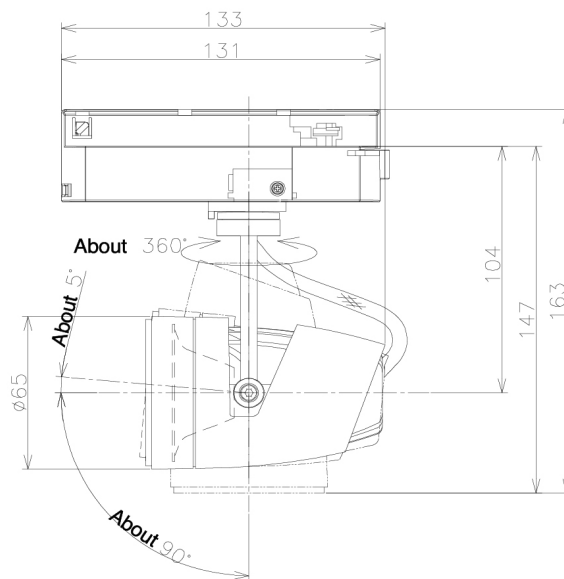

Item no. SD381-1930W9030-R-IK

Series Name: Clady versa R-G tracklight  
(In track) (SD381-R-IK)

■ Direct Horizontal Illuminance SD381-1930W9030-R-IK

φ	Illuminance Angle	Beam Angle	Vertical Illuminance(Lx)
460	26°	28°	20000
920			5000
1380			2220
1840			1250
			800
			560
			410
			310

Luminous flux : 1810 lm

Installation	Track mount	
Type	Extra	high-efficiency tracklight
Fixture wattage	18.6W	
Beam angle	28deg	
Color Temp.	3000K	
CRI	Ra>90	
Luminous	1811 lm	
Body	Die-castaluminumalloy	
Body finish	White	
Trim finish	White	
Reflector finish	N/A	
IP Rate	IP20	
Light source	COB module	
Input Voltage	AC220~240V	
Dimming Type	Non-Dimmable	
Certificate	CE,CCC	
Cut Hole	N/A	