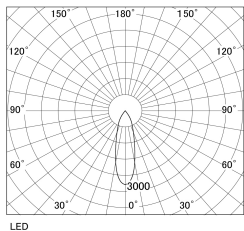

Item no. SD381-1930W9030-R-IK

Series Name: Clady versa R-G tracklight  
(In track) (SD381-R-IK)

■ Direct Horizontal Illuminance SD381-1930W9030-R-IK

φ	Illuminance Angle	Beam Angle	Vertical Illuminance(Lx)
460	26°	28°	20000
920			5000
1380			2220
1840			1250
			800
			560
			410
			310

Luminous flux : 1810 lm

Installation	Track mount	
Type	Extra	high-efficiency tracklight
Fixture wattage	18.6W	
Beam angle	28deg	
Color Temp.	3000K	
CRI	Ra>90	
Luminous	1811 lm	
Body	Die-castaluminumalloy	
Body finish	White	
Trim finish	White	
Reflector finish	N/A	
IP Rate	IP20	
Light source	COB module	
Input Voltage	AC220~240V	
Dimming Type	Non-Dimmable	
Certificate	CE,CCC	
Cut Hole	N/A	