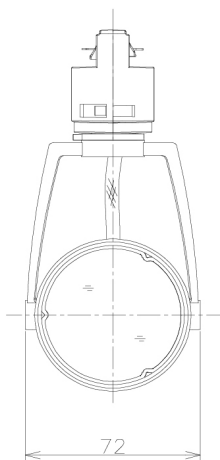

Item no. SD381-1930W9030-R-IK

Series Name: Clady versa R-G tracklight  
(In track) (SD381-R-IK)

■ Direct Horizontal Illuminance SD381-1930W9030-R-IK

φ	Illuminance Angle	Beam Angle	Vertical Illuminance(Lx)
460	26°	28°	20000
920			5000
1380			2220
1840			1250
			800
			560
			410
			310

Luminous flux : 1810 lm

Installation	Track mount	
Type	Extra	high-efficiency tracklight
Fixture wattage	18.6W	
Beam angle	28deg	
Color Temp.	3000K	
CRI	Ra>90	
Luminous	1811 lm	
Body	Die-castaluminumalloy	
Body finish	White	
Trim finish	White	
Reflector finish	N/A	
IP Rate	IP20	
Light source	COB module	
Input Voltage	AC220~240V	
Dimming Type	Non-Dimmable	
Certificate	CE,CCC	
Cut Hole	N/A	