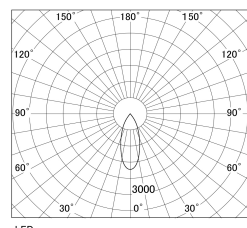

Item no. SD381-1940W9030-R-IK

Series Name: Clady versa R-G tracklight
(In track) (SD381-R-IK)

■ Direct Horizontal Illuminance SD381-1940W9030-R-IK

φ	Illuminance Angle	Beam Angle	Vertical Illuminance(Lx)
590	33°	37°	15340
1180			3840
1770			1700
3360			960
			610
			430
			310
			240

Luminous flux : 1845 lm

LED

Installation	Track mount
Type	Extra high-efficiency tracklight
Fixture wattage	18.6W
Beam angle	37deg
Color Temp.	3000K
CRI	Ra>90
Luminous	1844 lm
Body	Die-castaluminumalloy
Body finish	White
Trim finish	White
Reflector finish	N/A
IP Rate	IP20
Light source	COB module
Input Voltage	AC220~240V
Dimming Type	Non-Dimmable
Certificate	CE,CCC
Cut Hole	N/A