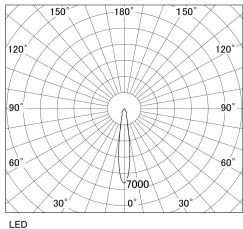

Item no. SD381-1115W9030-R-IK

Series Name: Clady versa R-G tracklight
(In track) (SD381-R-IK)

■ Direct Horizontal Illuminance SD381-1115W9030-R-IK

φ	Illuminance Angle	Beam Angle	Vertical Illuminance(Lx)
260	15°	16°	26820
1			6700
520			2980
2			1680
780			1070
3			740
1050			550
			420

Luminous flux : 1035 lm

Installation	Track mount
Type	Extra high-efficiency tracklight
Fixture wattage	10.5W
Beam angle	16deg
Color Temp.	3000K
CRI	Ra>90
Luminous	1033 lm
Body	Die-castaluminumalloy
Body finish	White
Trim finish	White
Reflector finish	N/A
IP Rate	IP20
Light source	COB module
Input Voltage	AC220~240V
Dimming Type	Non-Dimmable
Certificate	CE,CCC
Cut Hole	N/A