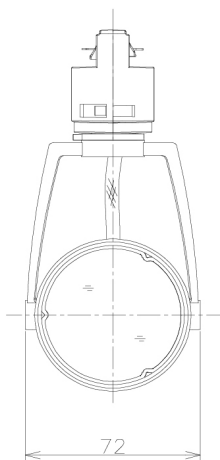

Item no. SD381-1115W9030-R-IK

Series Name: Clady versa R-G tracklight
(In track) (SD381-R-IK)

■ Direct Horizontal Illuminance SD381-1115W9030-R-IK

φ	Illuminance Angle	Beam Angle	Vertical Illuminance(Lx)
260	15°	16°	26820
1			6700
520			2980
2			1680
780			1070
3			740
1050			550
			420

Luminous flux : 1035 lm

Installation	Track mount
Type	Extra high-efficiency tracklight
Fixture wattage	10.5W
Beam angle	16deg
Color Temp.	3000K
CRI	Ra>90
Luminous	1033 lm
Body	Die-castaluminumalloy
Body finish	White
Trim finish	White
Reflector finish	N/A
IP Rate	IP20
Light source	COB module
Input Voltage	AC220~240V
Dimming Type	Non-Dimmable
Certificate	CE,CCC
Cut Hole	N/A