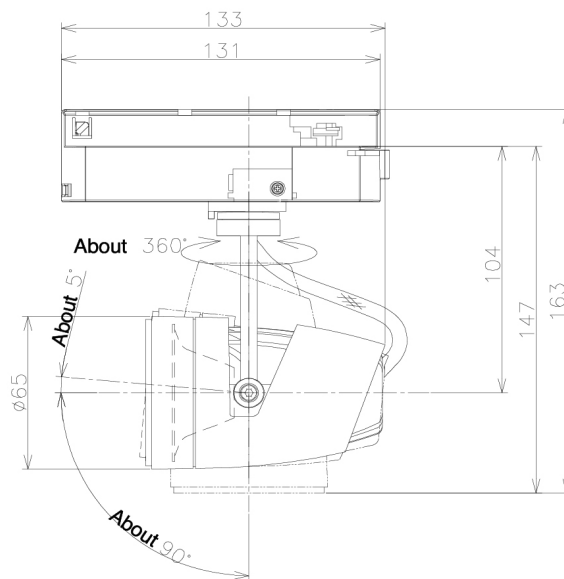

Item no. SD381-1115W9030-R-IK

Series Name: Clady versa R-G tracklight
(In track) (SD381-R-IK)

■ Direct Horizontal Illuminance SD381-1115W9030-R-IK

φ	Illuminance Angle	Beam Angle	Vertical Illuminance(Lx)
260	15°	16°	26820
1			6700
520			2980
2			1680
780			1070
3			740
1050			550
			420

Luminous flux : 1035 lm

Installation	Track mount
Type	Extra high-efficiency tracklight
Fixture wattage	10.5W
Beam angle	16deg
Color Temp.	3000K
CRI	Ra>90
Luminous	1033 lm
Body	Die-castaluminumalloy
Body finish	White
Trim finish	White
Reflector finish	N/A
IP Rate	IP20
Light source	COB module
Input Voltage	AC220~240V
Dimming Type	Non-Dimmable
Certificate	CE,CCC
Cut Hole	N/A