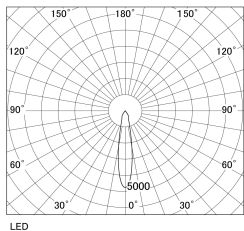

Item no. SD381-1120W9030-R-1K

Series Name: Clady versa R-G tracklight  
(In track) (SD381-R-1K)

■ Direct Horizontal Illuminance SD381-1120W9030-R-1K

φ	Illuminance Angle	Beam Angle	Vertical Illuminance(Lx)
330	19°	19°	20240
660	1		5060
1000	2		2250
1330	3		1260
			810
			560
			410
			320

Luminous flux : 1060 lm

Installation	Track mount
Type	Extra high-efficiency tracklight
Fixture wattage	10.5W
Beam angle	19deg
Color Temp.	3000K
CRI	Ra>90
Luminous	1059 lm
Body	Die-castaluminumalloy
Body finish	White
Trim finish	White
Reflector finish	N/A
IP Rate	IP20
Light source	COB module
Input Voltage	AC220~240V
Dimming Type	Non-Dimmable
Certificate	CE,CCC
Cut Hole	N/A