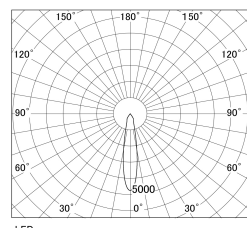

Item no. SD381-1120W9030-R-1K

Series Name: Clady versa R-G tracklight  
(In track) (SD381-R-1K)

■ Direct Horizontal Illuminance SD381-1120W9030-R-1K

φ	Illuminance Angle	Beam Angle	Vertical Illuminance(Lx)
	19°	19°	20240
330	10000		5060
	5000		2250
660	2000		1260
	1000		810
1000	500		560
			410
1330			320

Luminous flux : 1060 lm

LED

Installation	Track mount
Type	Extra high-efficiency tracklight
Fixture wattage	10.5W
Beam angle	19deg
Color Temp.	3000K
CRI	Ra>90
Luminous	1059 lm
Body	Die-castaluminumalloy
Body finish	White
Trim finish	White
Reflector finish	N/A
IP Rate	IP20
Light source	COB module
Input Voltage	AC220~240V
Dimming Type	Non-Dimmable
Certificate	CE,CCC
Cut Hole	N/A