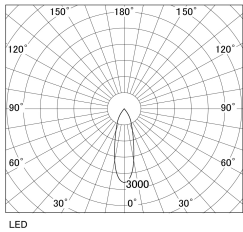

Item no. SD381-1130W9030-R-IK

Series Name: Clady versa R-G tracklight
(In track) (SD381-R-IK)

■ Direct Horizontal Illuminance SD381-1130W9030-R-IK

φ	Illuminance Angle	Beam Angle	Vertical Illuminance(Lx)
	26°	28°	12090
460			3020
920			1340
1380			760
1840			480
			340
			250
			190

Luminous flux : 1095 lm

Installation	Track mount
Type	Extra high-efficiency tracklight
Fixture wattage	10.5W
Beam angle	28deg
Color Temp.	3000K
CRI	Ra>90
Luminous	1095 lm
Body	Die-castaluminumalloy
Body finish	White
Trim finish	White
Reflector finish	N/A
IP Rate	IP20
Light source	COB module
Input Voltage	AC220~240V
Dimming Type	Non-Dimmable
Certificate	CE,CCC
Cut Hole	N/A