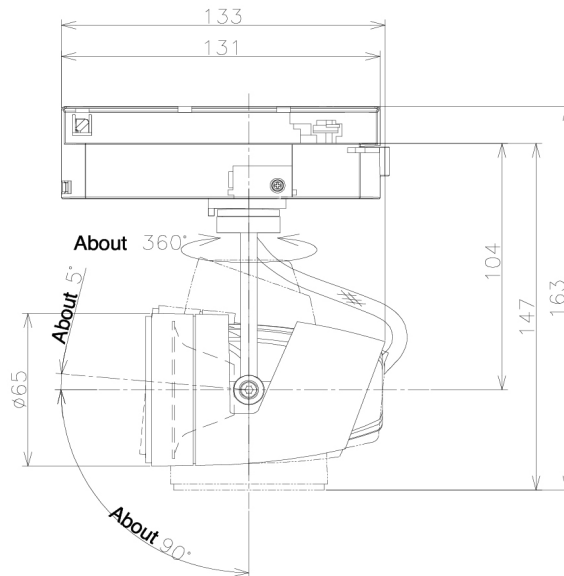

Item no. SD381-1130W9030-R-IK

Series Name: Clady versa R-G tracklight
(In track) (SD381-R-IK)

■ Direct Horizontal Illuminance SD381-1130W9030-R-IK

φ	Illuminance Angle	Beam Angle	Vertical Illuminance(Lx)
	26°	28°	12090
460			3020
920			1340
1380			760
1840			480
			340
			250
			190

Luminous flux : 1095 lm

Installation	Track mount
Type	Extra high-efficiency tracklight
Fixture wattage	10.5W
Beam angle	28deg
Color Temp.	3000K
CRI	Ra>90
Luminous	1095 lm
Body	Die-castaluminumalloy
Body finish	White
Trim finish	White
Reflector finish	N/A
IP Rate	IP20
Light source	COB module
Input Voltage	AC220~240V
Dimming Type	Non-Dimmable
Certificate	CE,CCC
Cut Hole	N/A