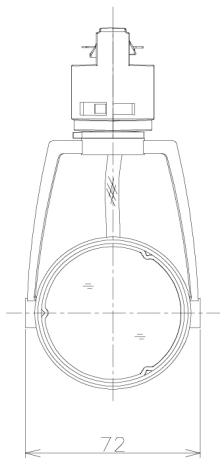

Item no. SD381-1130W9030-R-IK

Series Name: Clady versa R-G tracklight
(In track) (SD381-R-IK)

■ Direct Horizontal Illuminance SD381-1130W9030-R-IK

φ	Illuminance Angle	Beam Angle	Vertical Illuminance(Lx)
	26°	28°	12090
460			3020
920			1340
1380			760
1840			480
			340
			250
			190

Luminous flux : 1095 lm

Installation	Track mount
Type	Extra high-efficiency tracklight
Fixture wattage	10.5W
Beam angle	28deg
Color Temp.	3000K
CRI	Ra>90
Luminous	1095 lm
Body	Die-castaluminumalloy
Body finish	White
Trim finish	White
Reflector finish	N/A
IP Rate	IP20
Light source	COB module
Input Voltage	AC220~240V
Dimming Type	Non-Dimmable
Certificate	CE,CCC
Cut Hole	N/A