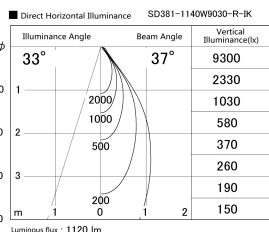

Item no. SD381-1140W9030-R-1K

Series Name: Clady versa R-G tracklight
(In track) (SD381-R-1K)

Installation	Track mount
Type	Extra high-efficiency tracklight
Fixture wattage	10.5W
Beam angle	37deg
Color Temp.	3000K
CRI	Ra>90
Luminous	1118 lm
Body	Die-castaluminumalloy
Body finish	White
Trim finish	White
Reflector finish	N/A
IP Rate	IP20
Light source	COB module
Input Voltage	AC220~240V
Dimming Type	Non-Dimmable
Certificate	CE,CCC
Cut Hole	N/A