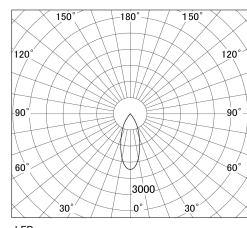

Item no. SD381-1140W9030-R-1K

Series Name: Clady versa R-G tracklight
(In track) (SD381-R-1K)

Installation	Track mount
Type	Extra high-efficiency tracklight
Fixture wattage	10.5W
Beam angle	37deg
Color Temp.	3000K
CRI	Ra>90
Luminous	1118 lm
Body	Die-castaluminumalloy
Body finish	White
Trim finish	White
Reflector finish	N/A
IP Rate	IP20
Light source	COB module
Input Voltage	AC220~240V
Dimming Type	Non-Dimmable
Certificate	CE,CCC
Cut Hole	N/A