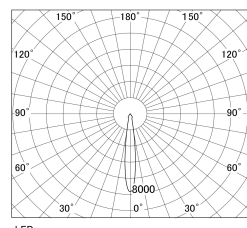

Item no. SD381-0815W9030-R-IK

Series Name: Clady versa R-G tracklight
(In track) (SD381-R-IK)

■ Direct Horizontal Illuminance SD381-0815W9030-R-IK

φ	Illuminance Angle	Beam Angle	Vertical Illuminance(Lx)
	13°	14°	25190
220	10000		6300
	5000		2800
450	2000		1570
	1000		1010
680			700
			510
910			390

Luminous flux : 810 lm

Installation	Track mount
Type	Extra high-efficiency tracklight
Fixture wattage	7.5W
Beam angle	16deg
Color Temp.	3000K
CRI	Ra>90
Luminous	776 lm
Body	Die-castaluminumalloy
Body finish	White
Trim finish	White
Reflector finish	N/A
IP Rate	IP20
Light source	COB module
Input Voltage	AC220~240V
Dimming Type	Non-Dimmable
Certificate	CE,CCC
Cut Hole	N/A