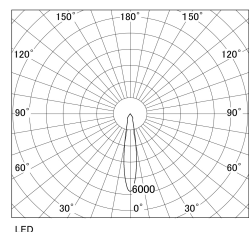

Item no. SD381-0820W9030-R-1K

Series Name: Clady versa R-G tracklight  
(In track) (SD381-R-1K)

■ Direct Horizontal Illuminance SD381-0820W9030-R-1K

φ	Illuminance Angle	Beam Angle	Vertical Illuminance(lx)
1	17°	17°	19560
2			4890
3			2170
4			1220
5			780
6			540
7			400
8			310

Luminous flux : 845 lm

Installation	Track mount
Type	Extra high-efficiency tracklight
Fixture wattage	7.5W
Beam angle	20deg
Color Temp.	3000K
CRI	Ra>90
Luminous	791 lm
Body	Die-castaluminumalloy
Body finish	White
Trim finish	White
Reflector finish	N/A
IP Rate	IP20
Light source	COB module
Input Voltage	AC220~240V
Dimming Type	Non-Dimmable
Certificate	CE,CCC
Cut Hole	N/A