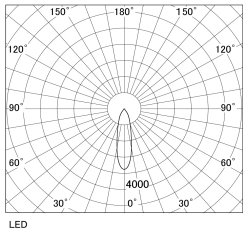

Item no. SD381-0830W9030-R-IK

Series Name: Clady versa R-G tracklight
(In track) (SD381-R-IK)

■ Direct Horizontal Illuminance SD381-0830W9030-R-IK

φ	Illuminance Angle	Beam Angle	Vertical Illuminance(Lx)
	24°	26°	10630
420	5000	2000	2660
850	1000	500	1180
1270			660
1700			430
			300
			220
			170

Luminous flux : 880 lm

Installation	Track mount
Type	Extra high-efficiency tracklight
Fixture wattage	7.5W
Beam angle	29deg
Color Temp.	3000K
CRI	Ra>90
Luminous	822 lm
Body	Die-castaluminumalloy
Body finish	White
Trim finish	White
Reflector finish	N/A
IP Rate	IP20
Light source	COB module
Input Voltage	AC220~240V
Dimming Type	Non-Dimmable
Certificate	CE,CCC
Cut Hole	N/A