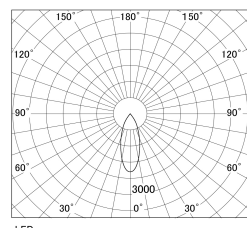

Item no. SD381-0840W9030-R-IK

Series Name: Clady versa R-G tracklight
(In track) (SD381-R-IK)

Installation	Track mount
Type	Extra high-efficiency tracklight
Fixture wattage	7.5W
Beam angle	38deg
Color Temp.	3000K
CRI	Ra>90
Luminous	838 lm
Body	Die-castaluminumalloy
Body finish	White
Trim finish	White
Reflector finish	N/A
IP Rate	IP20
Light source	COB module
Input Voltage	AC220~240V
Dimming Type	Non-Dimmable
Certificate	CE,CCC
Cut Hole	N/A