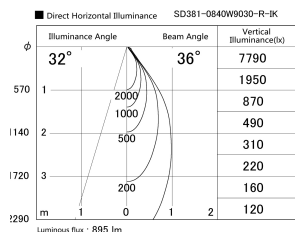

Item no. SD381-0840W9030-R-IK

Series Name: Clady versa R-G tracklight
(In track) (SD381-R-IK)

Installation	Track mount
Type	Extra high-efficiency tracklight
Fixture wattage	7.5W
Beam angle	38deg
Color Temp.	3000K
CRI	Ra>90
Luminous	838 lm
Body	Die-castaluminumalloy
Body finish	White
Trim finish	White
Reflector finish	N/A
IP Rate	IP20
Light source	COB module
Input Voltage	AC220~240V
Dimming Type	Non-Dimmable
Certificate	CE,CCC
Cut Hole	N/A