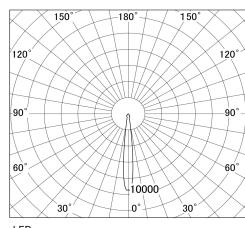

Item no. SD381-3515W9035-R-IK

Series Name: Clady versa R-G tracklight
(In track) (SD381-R-IK)

■ Direct Horizontal Illuminance SD381-3515W9035-R-IK

φ	Illuminance Angle	Beam Angle	Vertical Illuminance(Lx)
190	11°	12°	147760
380	50000		36940
570	20000		16420
770	10000		9240
	5000		5910
			4100
			3020
			2310

Luminous flux : 3910 lm

Installation	Track mount
Type	Extra high-efficiency tracklight
Fixture wattage	36W
Beam angle	12deg
Color Temp.	3500K
CRI	Ra>90
Luminous	3909 lm
Body	Die-castaluminumalloy
Body finish	White
Trim finish	White
Reflector finish	N/A
IP Rate	IP20
Light source	COB module
Input Voltage	AC220~240V
Dimming Type	Non-Dimmable
Certificate	CE,CCC
Cut Hole	N/A