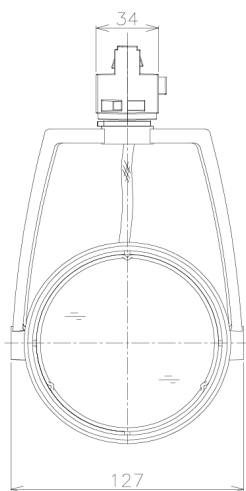

Item no. SD381-3520W9035-R-1K

Series Name: Clady versa R-G tracklight
(In track) (SD381-R-1K)

■ Direct Horizontal Illuminance SD381-3520W9035-R-1K

φ	Illuminance Angle	Beam Angle	Vertical Illuminance(lx)
	20°	21°	72560
350	1		18140
700	2		8060
1050	3		4540
1410	m	1 1 2	2900
			2020
			1480
			1130

Luminous flux : 4215 lm

Installation	Track mount
Type	Extra high-efficiency tracklight
Fixture wattage	36W
Beam angle	21deg
Color Temp.	3500K
CRI	Ra>90
Luminous	4214 lm
Body	Die-castaluminumalloy
Body finish	White
Trim finish	White
Reflector finish	N/A
IP Rate	IP20
Light source	COB module
Input Voltage	AC220~240V
Dimming Type	Non-Dimmable
Certificate	CE,CCC
Cut Hole	N/A