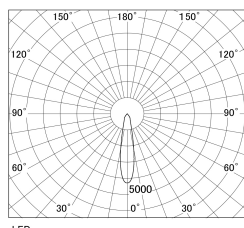

Item no. SD381-3520W9035-R-1K

Series Name: Clady versa R-G tracklight
(In track) (SD381-R-1K)

■ Direct Horizontal Illuminance SD381-3520W9035-R-1K

φ	Illuminance Angle	Beam Angle	Vertical Illuminance(lx)
	20°	21°	72560
350	1		18140
700	2		8060
1050	3		4540
1410	m	1 1 2	2900
			2020
			1480
			1130

Luminous flux : 4215 lm

Installation	Track mount
Type	Extra high-efficiency tracklight
Fixture wattage	36W
Beam angle	21deg
Color Temp.	3500K
CRI	Ra>90
Luminous	4214 lm
Body	Die-castaluminumalloy
Body finish	White
Trim finish	White
Reflector finish	N/A
IP Rate	IP20
Light source	COB module
Input Voltage	AC220~240V
Dimming Type	Non-Dimmable
Certificate	CE,CCC
Cut Hole	N/A