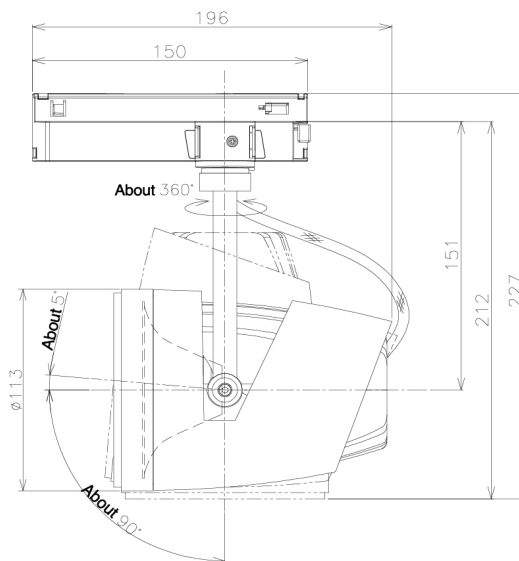

Item no. SD381-3520W9035-R-1K

Series Name: Clady versa R-G tracklight
(In track) (SD381-R-1K)

■ Direct Horizontal Illuminance SD381-3520W9035-R-1K

φ	Illuminance Angle	Beam Angle	Vertical Illuminance(lx)
	20°	21°	72560
350	1		18140
700	2		8060
1050	3		4540
1410	m	1 1 2	2900
			2020
			1480
			1130

Luminous flux : 4215 lm

Installation	Track mount
Type	Extra high-efficiency tracklight
Fixture wattage	36W
Beam angle	21deg
Color Temp.	3500K
CRI	Ra>90
Luminous	4214 lm
Body	Die-castaluminumalloy
Body finish	White
Trim finish	White
Reflector finish	N/A
IP Rate	IP20
Light source	COB module
Input Voltage	AC220~240V
Dimming Type	Non-Dimmable
Certificate	CE,CCC
Cut Hole	N/A