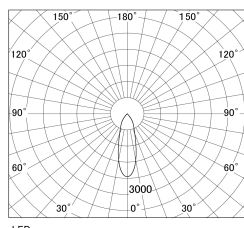

Item no. SD381-3530W9035-R-1K

Series Name: Clady versa R-G tracklight  
(In track) (SD381-R-1K)

■ Direct Horizontal Illuminance SD381-3530W9035-R-1K

φ	Illuminance Angle	Beam Angle	Vertical Illuminance(Lx)
	28°	30°	39700
490	1		9930
990	2		4410
1490	3		2480
1990			1590
			1100
			810
			620

Luminous flux: 4230 lm

Installation	Track mount
Type	Extra high-efficiency tracklight
Fixture wattage	36W
Beam angle	30deg
Color Temp.	3500K
CRI	Ra>90
Luminous	4229 lm
Body	Die-castaluminumalloy
Body finish	White
Trim finish	White
Reflector finish	N/A
IP Rate	IP20
Light source	COB module
Input Voltage	AC220~240V
Dimming Type	Non-Dimmable
Certificate	CE,CCC
Cut Hole	N/A