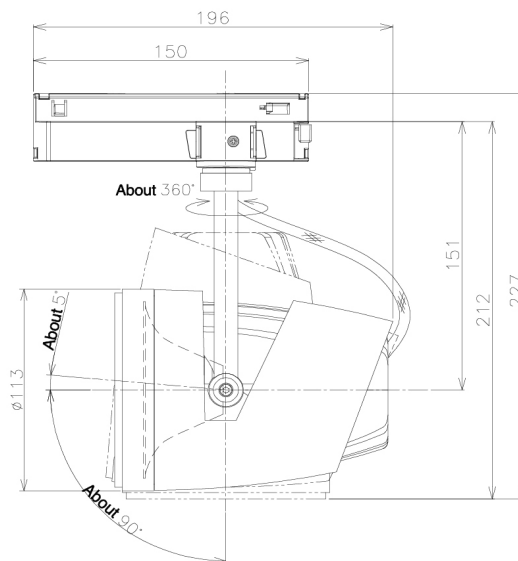

Item no. SD381-3540W9035-R-1K

Series Name: Clady versa R-G tracklight
(In track) (SD381-R-1K)

■ Direct Horizontal Illuminance SD381-3540W9035-R-1K

φ	Illuminance Angle	Beam Angle	Vertical Illuminance(Lx)
	37°	43°	27940
660	10000		6990
1330	5000		3100
3000	2000		1750
3670	1000		1120
		1	780
		2	570
			440

Luminous flux : 4225 lm

LED

Installation	Track mount	
Type	Extra	high-efficiency tracklight
Fixture wattage	36W	
Beam angle	43deg	
Color Temp.	3500K	
CRI	Ra>90	
Luminous	4225 lm	
Body	Die-castaluminumalloy	
Body finish	White	
Trim finish	White	
Reflector finish	N/A	
IP Rate	IP20	
Light source	COB module	
Input Voltage	AC220~240V	
Dimming Type	Non-Dimmable	
Certificate	CE,CCC	
Cut Hole	N/A	