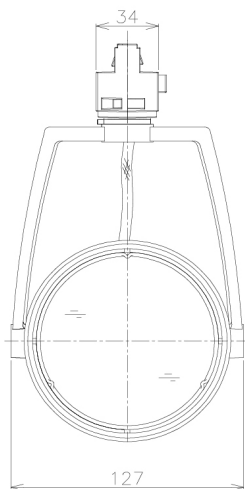

Item no. SD381-3540W9035-R-1K

Series Name: Clady versa R-G tracklight
(In track) (SD381-R-1K)

■ Direct Horizontal Illuminance SD381-3540W9035-R-1K

φ	Illuminance Angle	Beam Angle	Vertical Illuminance(Lx)
	37°	43°	27940
660	10000		6990
1330	5000		3100
3000	2000		1750
3670	1000		1120
		1	780
		2	570
			440

Luminous flux : 4225 lm

LED

Installation	Track mount	
Type	Extra	high-efficiency tracklight
Fixture wattage	36W	
Beam angle	43deg	
Color Temp.	3500K	
CRI	Ra>90	
Luminous	4225 lm	
Body	Die-castaluminumalloy	
Body finish	White	
Trim finish	White	
Reflector finish	N/A	
IP Rate	IP20	
Light source	COB module	
Input Voltage	AC220~240V	
Dimming Type	Non-Dimmable	
Certificate	CE,CCC	
Cut Hole	N/A	