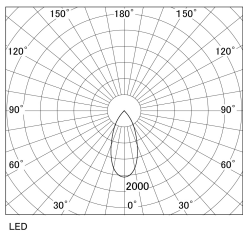

Item no. SD381-3540W9035-R-1K

Series Name: Clady versa R-G tracklight
(In track) (SD381-R-1K)

■ Direct Horizontal Illuminance SD381-3540W9035-R-1K

φ	Illuminance Angle	Beam Angle	Vertical Illuminance(Lx)
	37°	43°	27940
660	10000		6990
1330	5000		3100
3000	2000		1750
3670	1000		1120
		1	780
		2	570
			440

Luminous flux : 4225 lm

LED

Installation	Track mount	
Type	Extra	high-efficiency tracklight
Fixture wattage	36W	
Beam angle	43deg	
Color Temp.	3500K	
CRI	Ra>90	
Luminous	4225 lm	
Body	Die-castaluminumalloy	
Body finish	White	
Trim finish	White	
Reflector finish	N/A	
IP Rate	IP20	
Light source	COB module	
Input Voltage	AC220~240V	
Dimming Type	Non-Dimmable	
Certificate	CE,CCC	
Cut Hole	N/A	