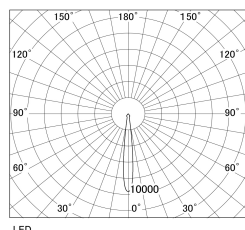

Item no. SD381-2815W9035-R-IK

Series Name: Clady versa R-G tracklight  
(In track) (SD381-R-IK)

■ Direct Horizontal Illuminance SD381-2815W9035-R-IK

φ	Illuminance Angle	Beam Angle	Vertical Illuminance(Lx)
	11°	12°	122240
190	50000		30560
380	20000		13580
570	10000		7640
770	5000		4890
			3400
			2490
			1910

Luminous flux : 3180 lm

Installation	Track mount
Type	Extra high-efficiency tracklight
Fixture wattage	28W
Beam angle	12deg
Color Temp.	3500K
CRI	Ra>90
Luminous	3158 lm
Body	Die-castaluminumalloy
Body finish	White
Trim finish	White
Reflector finish	N/A
IP Rate	IP20
Light source	COB module
Input Voltage	AC220~240V
Dimming Type	Non-Dimmable
Certificate	CE,CCC
Cut Hole	N/A