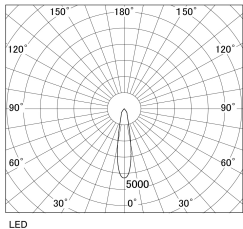

Item no. SD381-2820W9035-R-1K

Series Name: Clady versa R-G tracklight
(In track) (SD381-R-1K)

■ Direct Horizontal Illuminance SD381-2820W9035-R-1K

φ	Illuminance Angle	Beam Angle	Vertical Illuminance(Lx)
	20°	21°	58620
350	20000		14650
700	10000		6510
1050	5000		3660
1410	2000		2340
			1630
			1200
			920

Luminous flux : 3405 lm

Installation	Track mount
Type	Extra high-efficiency tracklight
Fixture wattage	28W
Beam angle	21deg
Color Temp.	3500K
CRI	Ra>90
Luminous	3404 lm
Body	Die-castaluminumalloy
Body finish	White
Trim finish	White
Reflector finish	N/A
IP Rate	IP20
Light source	COB module
Input Voltage	AC220~240V
Dimming Type	Non-Dimmable
Certificate	CE,CCC
Cut Hole	N/A