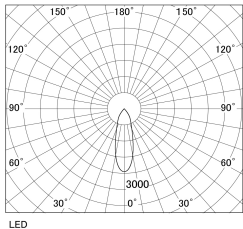

Item no. SD381-2830W9035-R-1K

Series Name: Clady versa R-G tracklight
(In track) (SD381-R-1K)

■ Direct Horizontal Illuminance SD381-2830W9035-R-1K

φ	Illuminance Angle	Beam Angle	Vertical Illuminance(Lx)
	28°	30°	32080
490	1		8020
990	2		3560
1490	3		2000
1990		1	1280
		2	890
		3	650
		m	500

Luminous flux : 3415 lm

Installation	Track mount
Type	Extra high-efficiency tracklight
Fixture wattage	28W
Beam angle	30deg
Color Temp.	3500K
CRI	Ra>90
Luminous	3417 lm
Body	Die-castaluminumalloy
Body finish	White
Trim finish	White
Reflector finish	N/A
IP Rate	IP20
Light source	COB module
Input Voltage	AC220~240V
Dimming Type	Non-Dimmable
Certificate	CE,CCC
Cut Hole	N/A