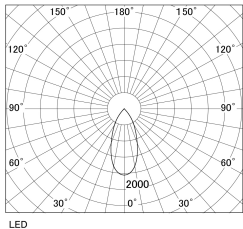

Item no. SD381-2840W9035-R-1K

Series Name: Clady versa R-G tracklight
(In track) (SD381-R-1K)

■ Direct Horizontal Illuminance SD381-2840W9035-R-1K

φ	Illuminance Angle	Beam Angle	Vertical Illuminance(Lx)
	37°	43°	22580
1	10000	5000	5640
2	2000		2510
3	1000		1410
m	500		900
			630
			460
			350

Luminous flux : 3415 lm

Installation	Track mount
Type	Extra high-efficiency tracklight
Fixture wattage	28W
Beam angle	43deg
Color Temp.	3500K
CRI	Ra>90
Luminous	3414 lm
Body	Die-castaluminumalloy
Body finish	White
Trim finish	White
Reflector finish	N/A
IP Rate	IP20
Light source	COB module
Input Voltage	AC220~240V
Dimming Type	Non-Dimmable
Certificate	CE,CCC
Cut Hole	N/A