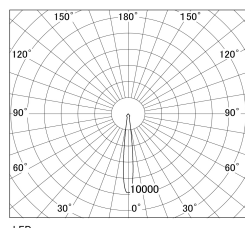

Item no. SD381-2615W9035-R-IK

Series Name: Clady versa R-G tracklight  
(In track) (SD381-R-IK)

■ Direct Horizontal Illuminance SD381-2615W9035-R-IK

φ	Illuminance Angle	Beam Angle	Vertical Illuminance(Lx)
170	10°	12°	108330
170			27080
340			12040
340			6770
520			4330
520			3010
690			2210
690			1690

Luminous flux : 2755 lm

Installation	Track mount
Type	Extra high-efficiency tracklight
Fixture wattage	23W
Beam angle	12deg
Color Temp.	3500K
CRI	Ra>90
Luminous	2753 lm
Body	Die-castaluminumalloy
Body finish	White
Trim finish	White
Reflector finish	N/A
IP Rate	IP20
Light source	COB module
Input Voltage	AC220~240V
Dimming Type	Non-Dimmable
Certificate	CE,CCC
Cut Hole	N/A