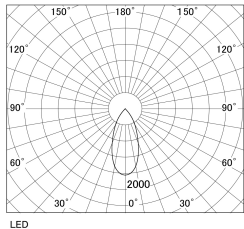

Item no. SD381-2640W9035-R-IK

Series Name: Clady versa R-G tracklight
(In track) (SD381-R-IK)

■ Direct Horizontal Illuminance SD381-2640W9035-R-IK

φ	Illuminance Angle	Beam Angle	Vertical Illuminance(Lx)
1	37°	43°	19690
2			4920
3			2190
1			1230
2			790
3			550
1			400
2			310

Luminous flux : 2975 lm

Installation	Track mount
Type	Extra high-efficiency tracklight
Fixture wattage	23W
Beam angle	43deg
Color Temp.	3500K
CRI	Ra>90
Luminous	2977 lm
Body	Die-castaluminumalloy
Body finish	White
Trim finish	White
Reflector finish	N/A
IP Rate	IP20
Light source	COB module
Input Voltage	AC220~240V
Dimming Type	Non-Dimmable
Certificate	CE,CCC
Cut Hole	N/A