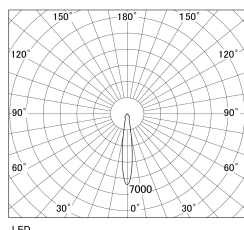

Item no. SD381-2515W9035-R-IK

Series Name: Clady versa R-G tracklight
(In track) (SD381-R-IK)

■ Direct Horizontal Illuminance SD381-2515W9035-R-IK

φ	Illuminance Angle	Beam Angle	Vertical Illuminance(Lx)
240	14°	15°	62890
490	20000		15720
	10000		6990
730	5000		3930
980	2000		2520
			1750
			1280
			980

Luminous flux : 2555 lm

Installation	Track mount
Type	Extra high-efficiency tracklight
Fixture wattage	23W
Beam angle	15deg
Color Temp.	3500K
CRI	Ra>90
Luminous	2554 lm
Body	Die-castaluminumalloy
Body finish	White
Trim finish	White
Reflector finish	N/A
IP Rate	IP20
Light source	COB module
Input Voltage	AC220~240V
Dimming Type	Non-Dimmable
Certificate	CE,CCC
Cut Hole	N/A