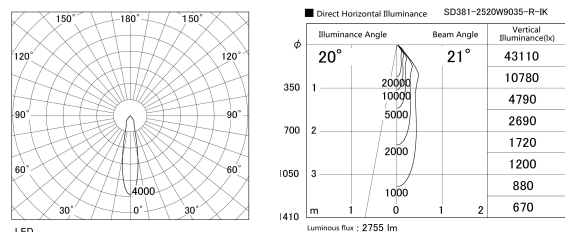

Item no. SD381-2520W9035-R-IK

Series Name: Clady versa R-G tracklight  
(In track) (SD381-R-IK)

Installation	Track mount
Type	Extra high-efficiency tracklight
Fixture wattage	23W
Beam angle	21deg
Color Temp.	3500K
CRI	Ra>90
Luminous	2754 lm
Body	Die-castaluminumalloy
Body finish	White
Trim finish	White
Reflector finish	N/A
IP Rate	IP20
Light source	COB module
Input Voltage	AC220~240V
Dimming Type	Non-Dimmable
Certificate	CE,CCC
Cut Hole	N/A