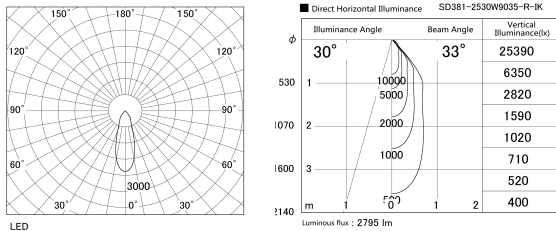

Item no. SD381-2530W9035-R-IK

Series Name: Clady versa R-G tracklight
(In track) (SD381-R-IK)

Installation	Track mount
Type	Extra high-efficiency tracklight
Fixture wattage	23W
Beam angle	33deg
Color Temp.	3500K
CRI	Ra>90
Luminous	2797 lm
Body	Die-castaluminumalloy
Body finish	White
Trim finish	White
Reflector finish	N/A
IP Rate	IP20
Light source	COB module
Input Voltage	AC220~240V
Dimming Type	Non-Dimmable
Certificate	CE,CCC
Cut Hole	N/A