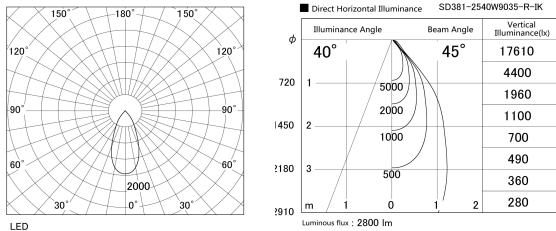

Item no. SD381-2540W9035-R-1K

Series Name: Clady versa R-G tracklight
(In track) (SD381-R-1K)

Installation	Track mount
Type	Extra high-efficiency tracklight
Fixture wattage	23W
Beam angle	45deg
Color Temp.	3500K
CRI	Ra>90
Luminous	2800 lm
Body	Die-castaluminumalloy
Body finish	White
Trim finish	White
Reflector finish	N/A
IP Rate	IP20
Light source	COB module
Input Voltage	AC220~240V
Dimming Type	Non-Dimmable
Certificate	CE,CCC
Cut Hole	N/A