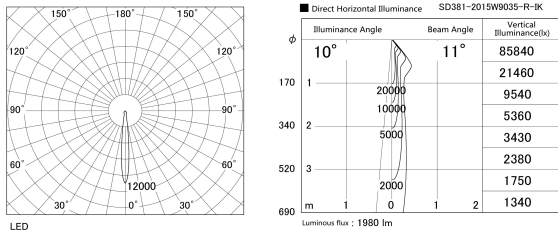

Item no. SD381-2015W9035-R-IK

Series Name: Clady versa R-G tracklight
(In track) (SD381-R-IK)

Installation	Track mount
Type	Extra high-efficiency tracklight
Fixture wattage	20W
Beam angle	11deg
Color Temp.	3500K
CRI	Ra>90
Luminous	1981 lm
Body	Die-castaluminumalloy
Body finish	White
Trim finish	White
Reflector finish	N/A
IP Rate	IP20
Light source	COB module
Input Voltage	AC220~240V
Dimming Type	Non-Dimmable
Certificate	CE,CCC
Cut Hole	N/A